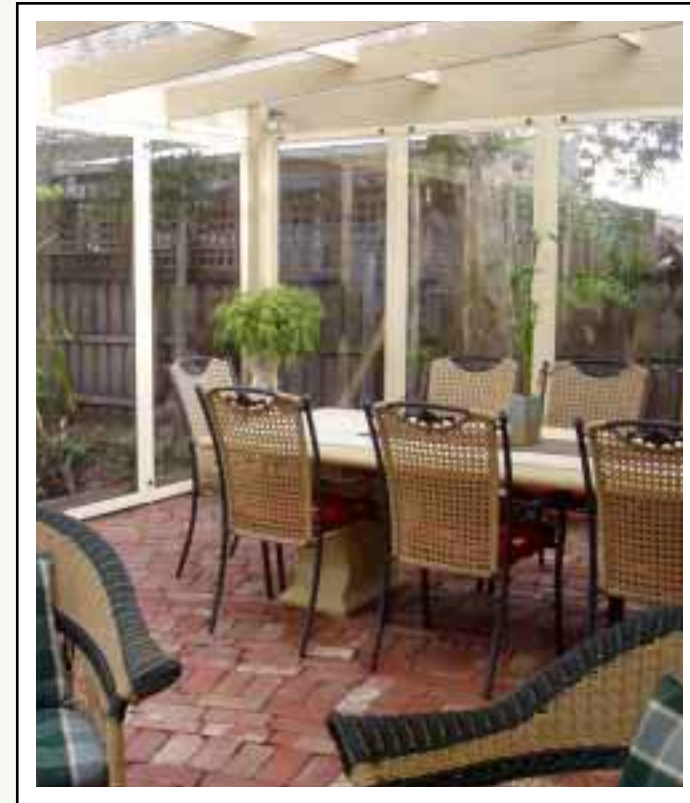

WHAT IS AN ACCOLADE WEATHER SCREEN?

Simply a solid aluminium extrusion made to form a rigid frame.

Then fitted with a clear weather resistant flexible material. This membrane has been stretched to create an optical appearance similar to that of a glazed window, but with the safety of plastic.

ACCOLADE WEATHER SCREENS

FOR A FREE MEASURE AND QUOTE
CALL

ACCOLADE WEATHER SCREENS

"CREATE A ROOM WITH A VIEW"

**Turn outdoor living
into indoor living**

**With screens that
won't spoil the view**

GREAT FOR OUTDOOR LIVING

These screens can be used to create a weather proof area from an existing veranda or pergola. They can be easily dismantled and stored or simply left in place and opened up in minutes using our new bi-fold system. The screens can also be hinged to create doors and openings.

Although the maximum width of each panel is 1.3 mtrs (depending on wind conditions), the screens can be connected together to enclose any size area.